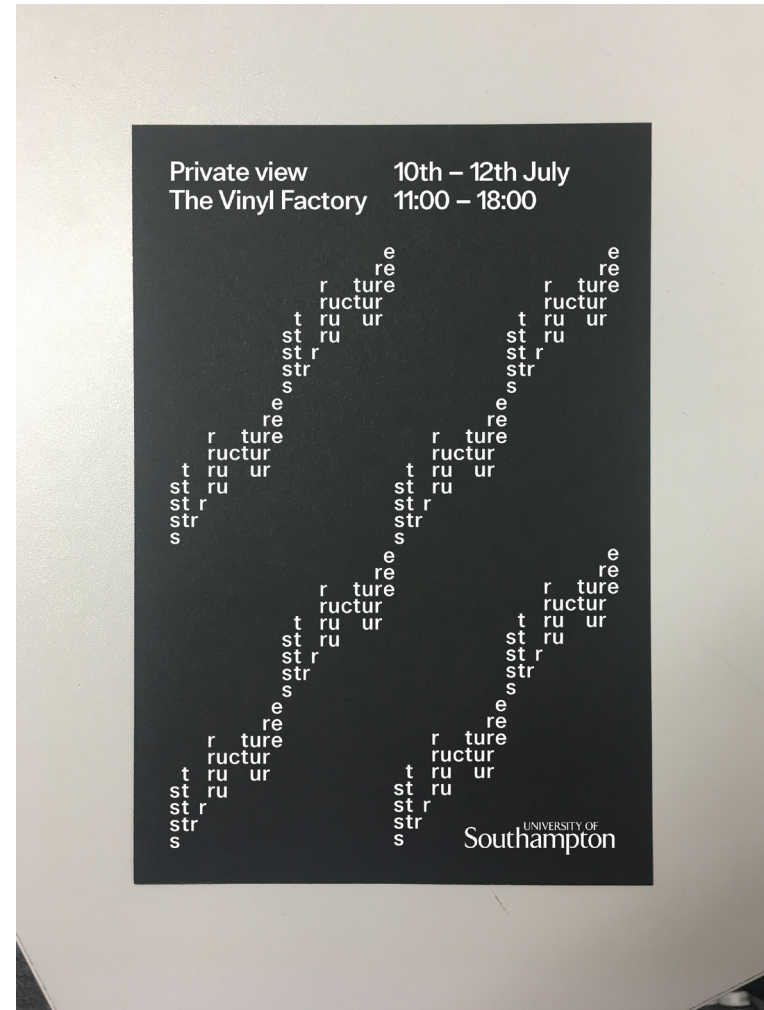

PROJECT	CLIENT	DATE	SECTION	PAGE
WSA BA DEGREE SHOW 2018	WINCHESTER SCHOOL OF ART	FEBRUARY 2018		7

Option 2

Invite