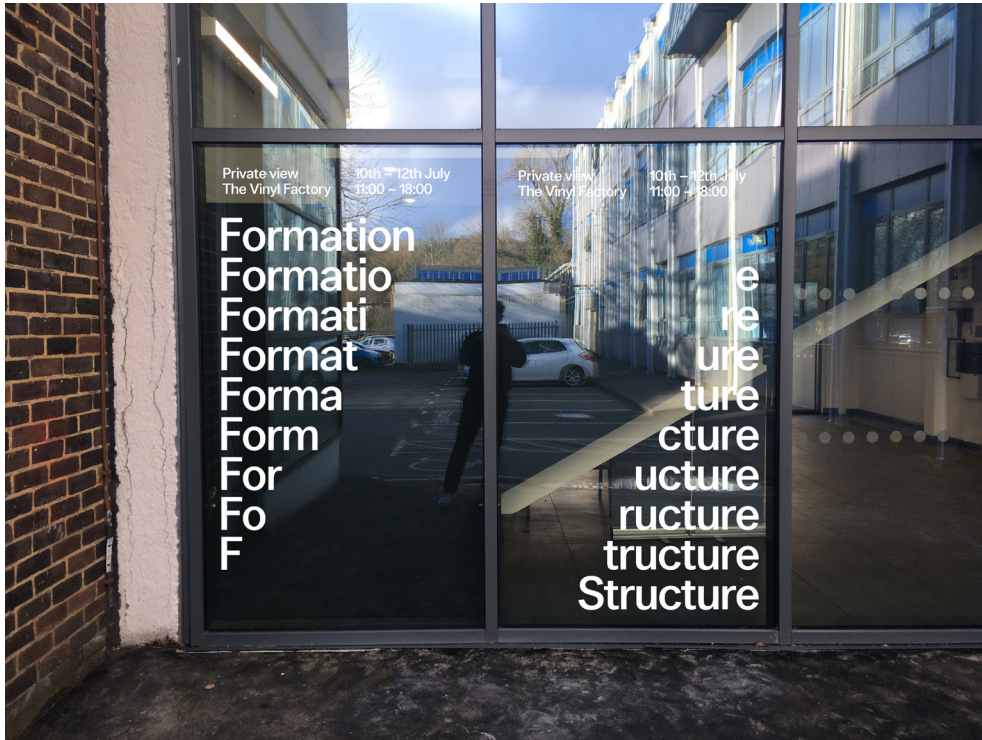

30
15

PROJECT	CLIENT	DATE	SECTION	PAGE
WSA BA DEGREE SHOW 2018	WINCHESTER SCHOOL OF ART	FEBRUARY 2018		5

Option 1

Vinyl